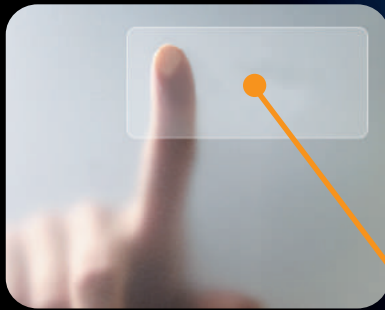

Feel the Great

You're  
the Artist  
**SPIDENT**

Automatic Mixing Unit  
**Vacu-Mixer**<sup>TM</sup>  
by Dr. philip Ho

A new paradigm in dental impression taking

One Touch  
Operation!!

SPIDENT CO., LTD.

203 & 312, Korea Industrial Complex, 722, Gojan-Dong, Namdong-Gu, Incheon, Korea 405-821  
Tel. 82-32-821-0071 Dir. 82-70-5057-0827 Fax. 82-2-318-0034 E-mail. synergy@spident.co.kr

# Vacu-Mixer™

by Dr. Philip Ho

New horizon of impression taking.  
History of impression taking is changed.

World first  
portable  
impression  
automixer

Flawless  
auto mixing  
without  
voids

The  
fastest  
of all